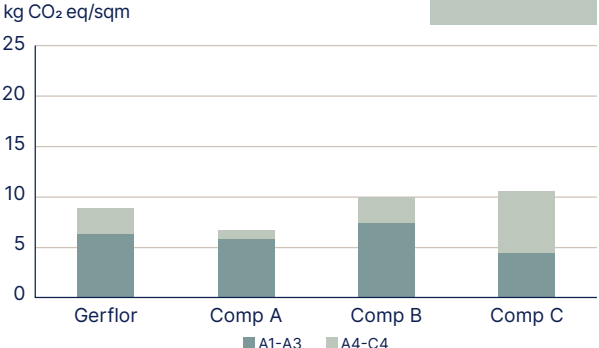

55 Dry Back*
2nd smallest LCA (Life Cycle Assessment)

55 Clic Acoustic*
smallest LCA (Life Cycle Assessment)

10 *Comparison based on EPD on 25 years 100% landfill end of life

Sustainable cleaning protocol with ProtecShield™