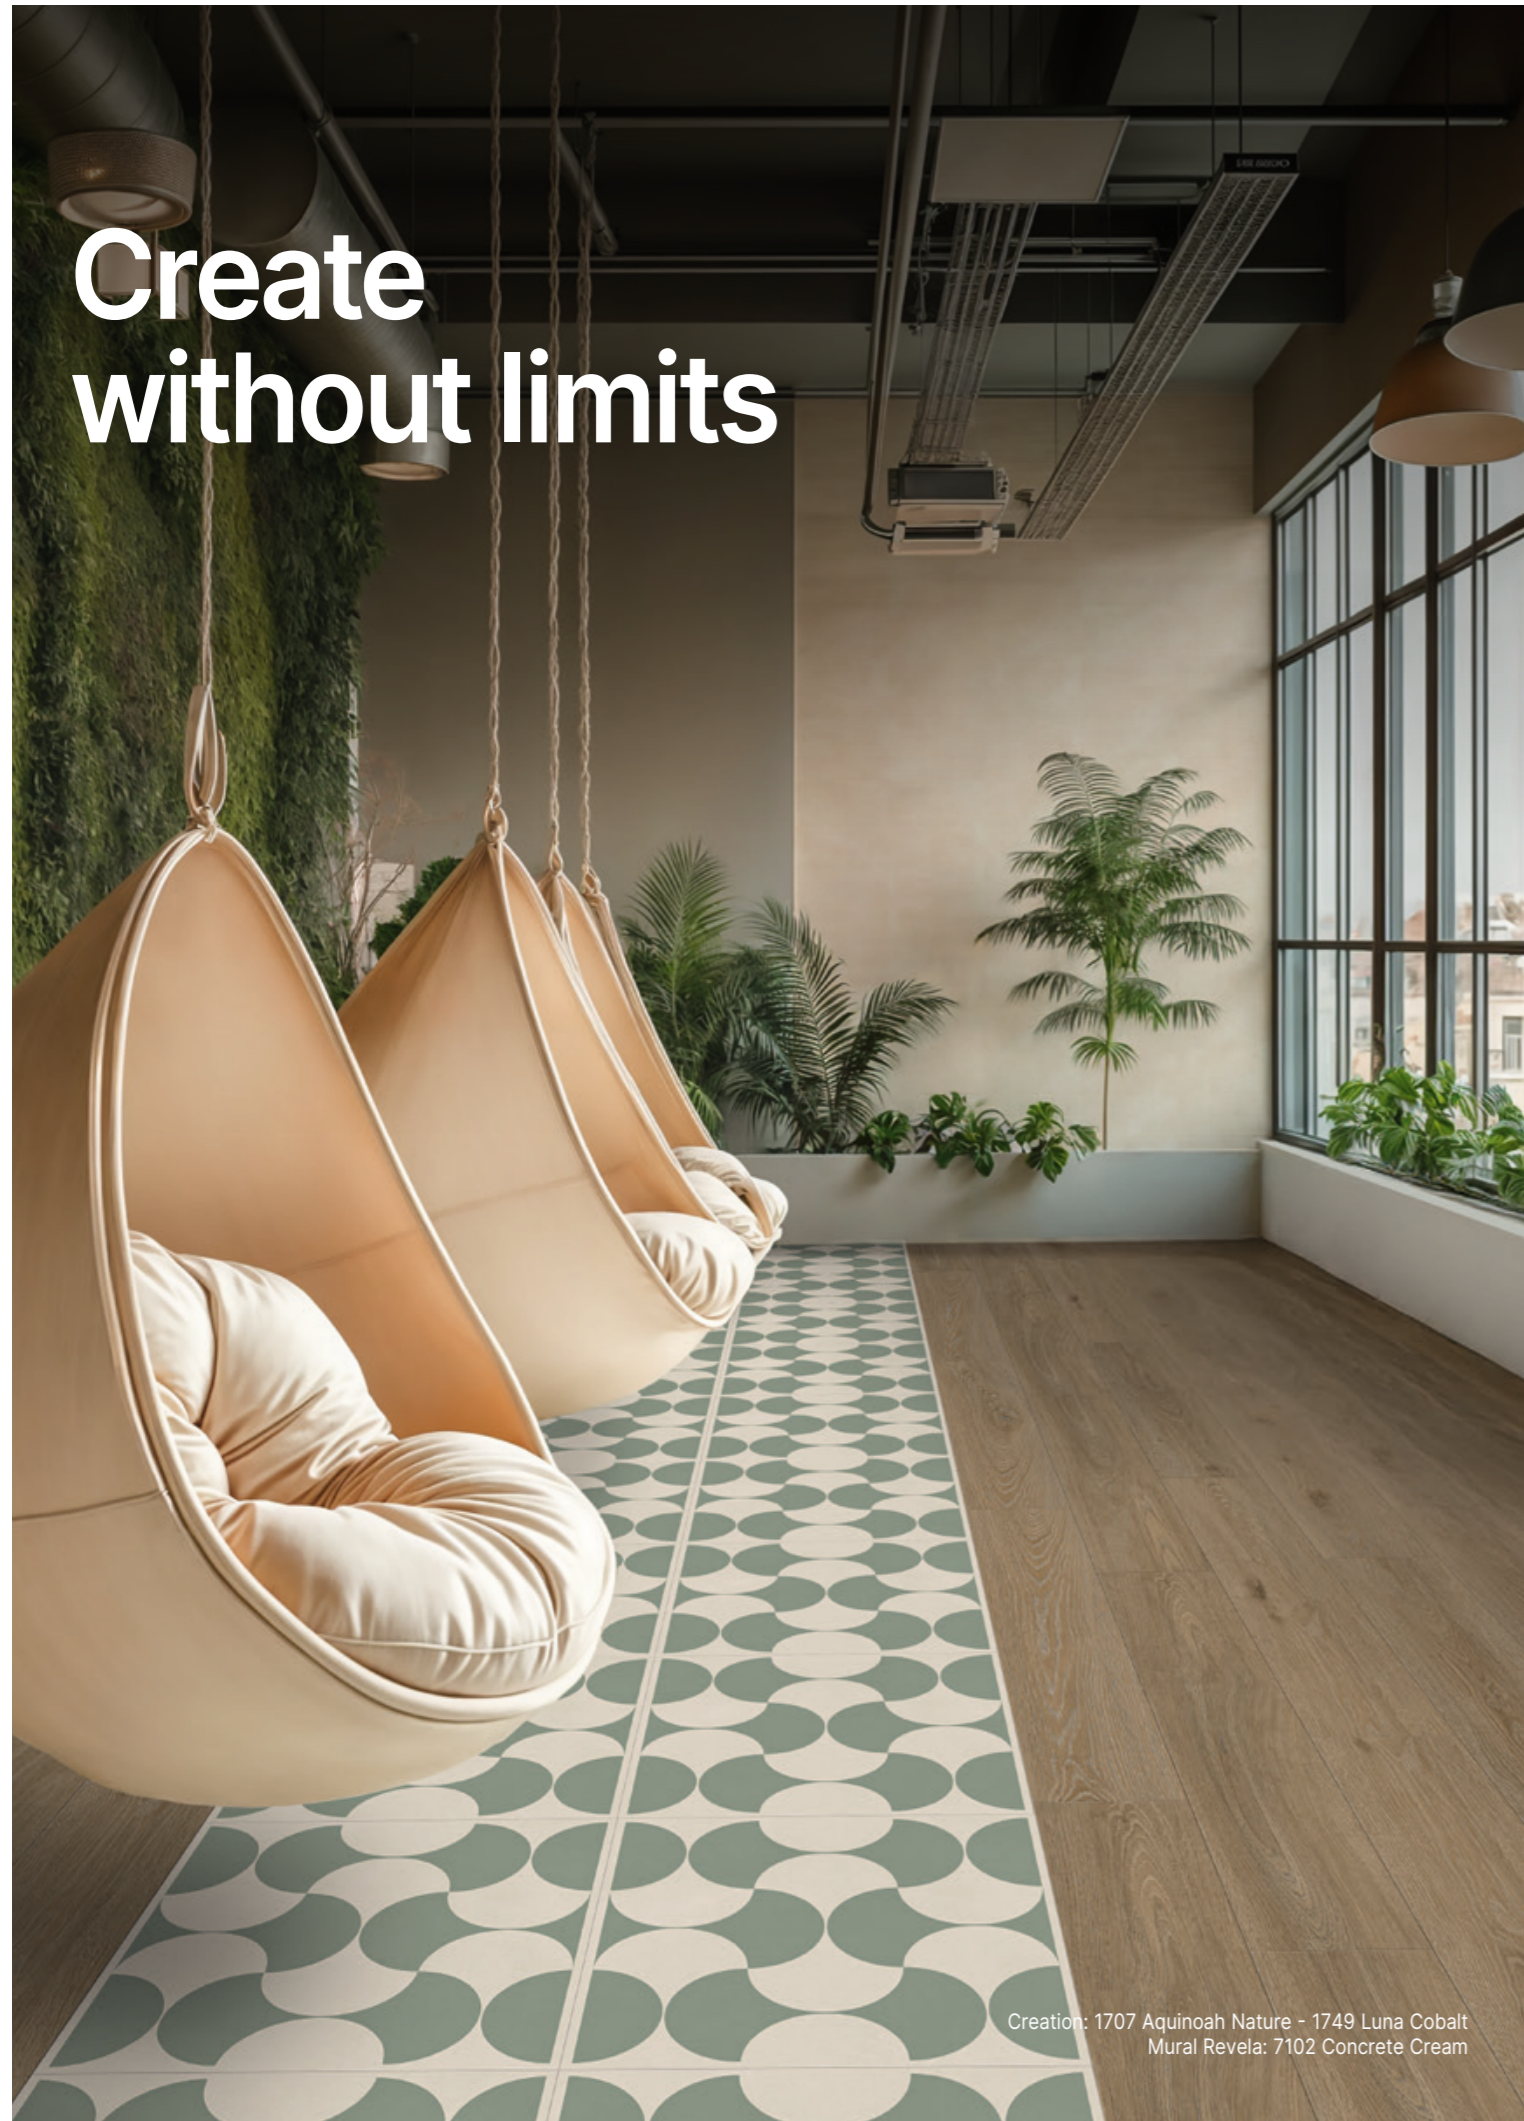

Creation 30/40/55

The Reference in Tiles & Planks

Gerflor[®]

Create without limits

Creation: 1707 Aquinoah Nature - 1749 Luna Cobalt
Mural Revela: 7102 Concrete Cream

Interior Designer

interiordesigner.gerflor.com