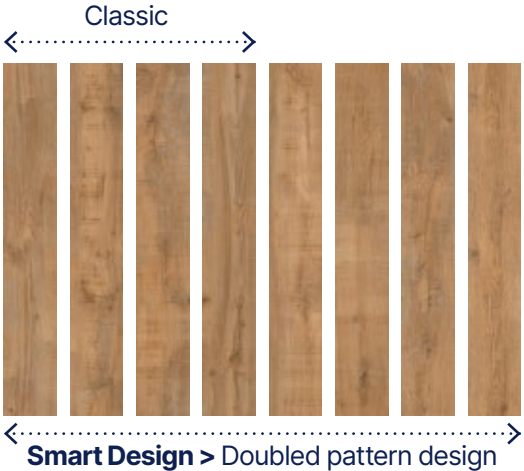

Smart Design & Comfort by Creation

① **Exclusive ProtecShield™ surface treatment**

- Long-lasting Protection
  Micro scratch resistance
- Ease of maintenance
  Reduced water & detergent consumption
- Durable Matte finish

② **Smart design**

Expanded design variation for minimized repetition