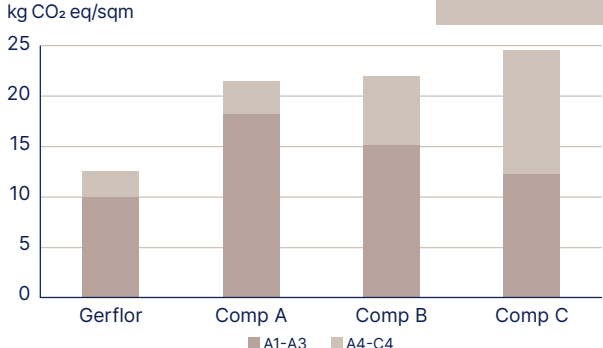

55 Dry Back*
2nd smallest LCA (Life Cycle Assessment)

55 Clic Acoustic*
smallest LCA (Life Cycle Assessment)

10 *Comparison based on EPD on 25 years 100% landfill end of life

Sustainable cleaning protocol with ProtecShield™