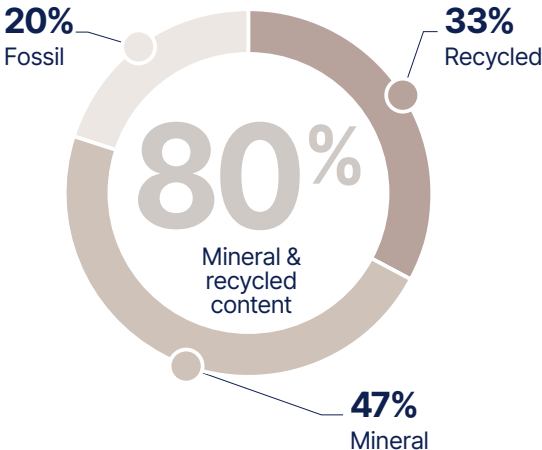

Sustainability, our signature

Recycled and mineral content focus to set a new standard

Creation Dry Back Composition

Creation Clic / Clic Acoustic Composition

Continuous improvement of our EPD to reduce our impact